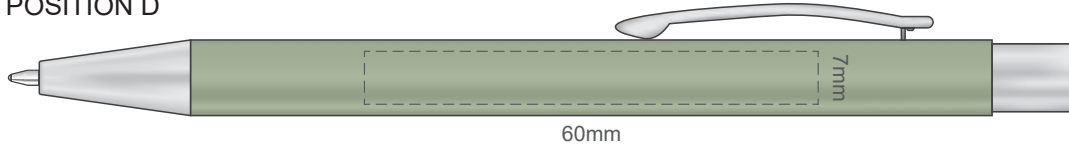

Ecru
Graphite
Pale Yellow
Mustard
Rust
Peach
Pink
Burgundy
Sage
Olive
Forest Green
Pale Blue
Slate Blue
Petrol Blue
Navy
Mauve
Black

100% of Actual Size  
Screen Print

POSITION A

100% of Actual Size  
Pad Print

POSITION D

POSITION E

100% of Actual Size  
Laser Engraving

POSITION D

POSITION E

Engraves to an Oxidised White Finish