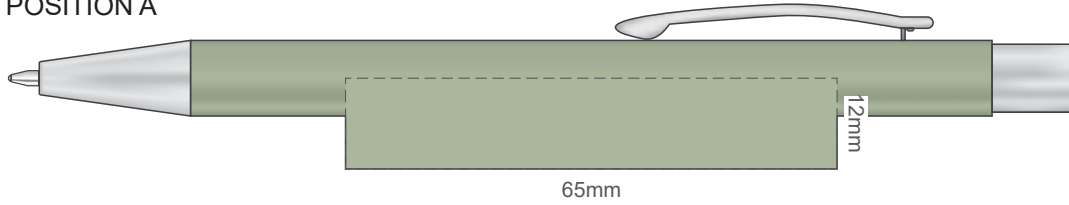

Ecru
Graphite
Pale Yellow
Mustard
Rust
Peach
Pink
Burgundy
Sage
Olive
Forest Green
Pale Blue
Slate Blue
Petrol Blue
Navy
Mauve
Black

100% of Actual Size  
Screen Print

POSITION A

100% of Actual Size  
Pad Print

POSITION D

POSITION E

100% of Actual Size  
Laser Engraving

POSITION D

POSITION E

Engraves to an Oxidised White Finish